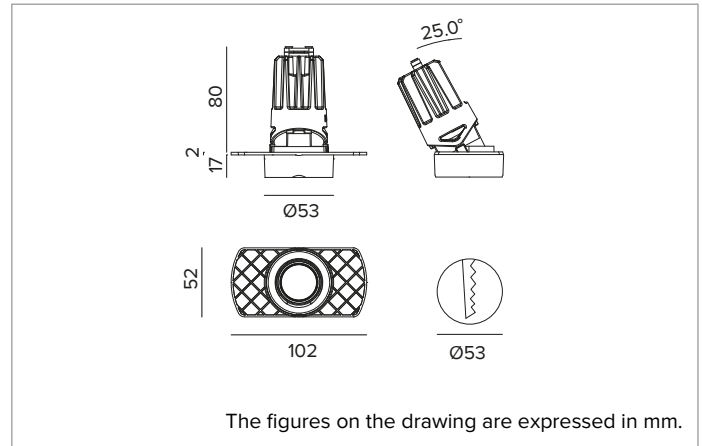

1T8452ELTR | CCTEVO ARCHITECTURAL 58

Adjustable recessed LED projector in a trimless version

	3500K	H(m)	D(m)	Emax(lx)		
	Ra90			37°		
	Fixture Power	10W	1	0.67	2192	
	Source Flux	1217lm	2	1.35	548	
	Fixture Flux	840lm	3	2.02	244	
	Efficacy	87lm/W	4	2.69	137	
TS1335	I _{max} =1801cd/klm	I _{max}	2192cd	5	3.37	88

CCT nominal: 3500K

Lifetime (L80/B10): >50000h tq +25°C

ILLUMINOTECHNICAL CHARACTERISTICS

FL Version - a moulded white plastic optical holder with metallised polycarbonate precision optics, a holographic diffusion filter and a black silicone cut off ring. UGR<19 (EN 12464-1).

Optic: REFLECTOR

Beam angles: FL

Optical efficiency: 69%

Fixture flux: 840lm

Luminous efficacy: 87lm/W

Photobiological safety: Compliant with RG1 low risk group

MECHANICAL CHARACTERISTICS

Moulded white plastic optic holder and die-cast aluminium heat sink in black color. White colour cover. The optical unit can be adjusted up to 30° on the vertical plane. Trimless version with a load-bearing element for installation and finishing in plasterboard.